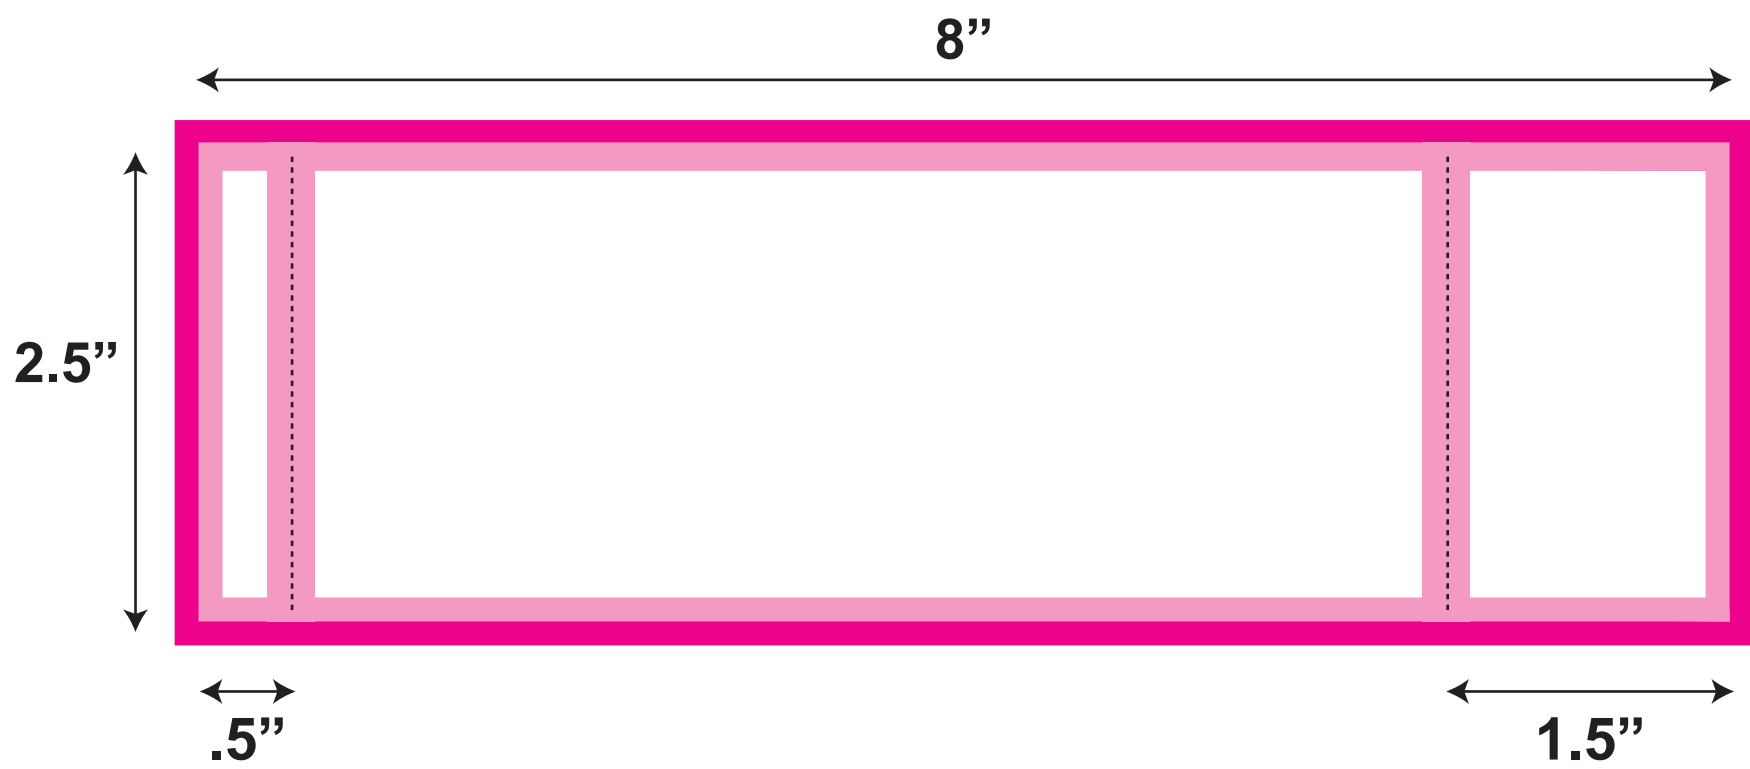

BK120

(Same size as BK093)

18"

BK120
- 8" x 2.5"
- 1 across
- 1.5" Perf
- .375" trimouts

Artwork Size: 8.25" x 2.75"
Book Size: 8" x 2.5"
Perf Size: 1.5"

12"

All logos and text must be 1/8" from edges and perfs

Include 1/8" bleed in addition to the artwork

BK120